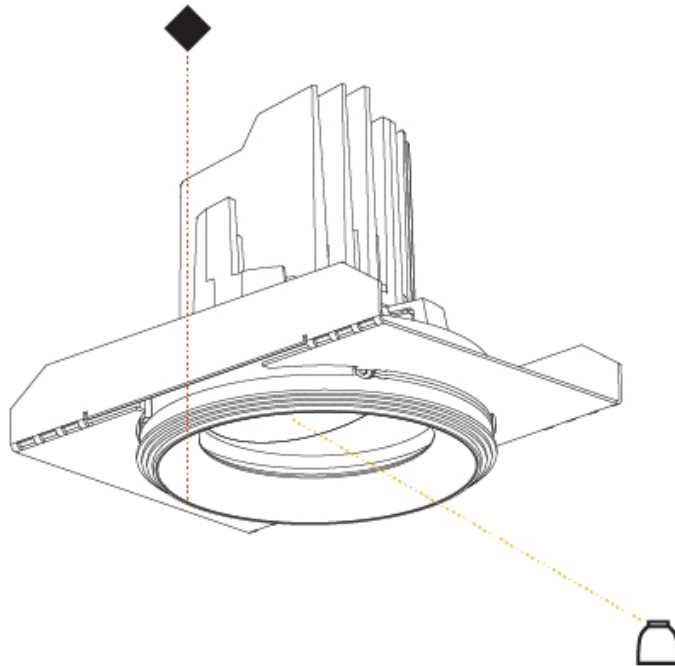

RATINGS AND CERTIFICATIONS

Certified By: Certified for North American Standards
 IP rating: IP20

111mm 4 3/8"
 130mm 5 1/8"
 10 | 12 1/2 | 15 | 25mm ± 30°
 355°

A

BIONIQ ROUND ADJUSTABLE TRIMLESS

A35527-

PROJECT	_____
TYPE	_____
SPECIFIER	_____
QUANTITY	_____
DATE	_____